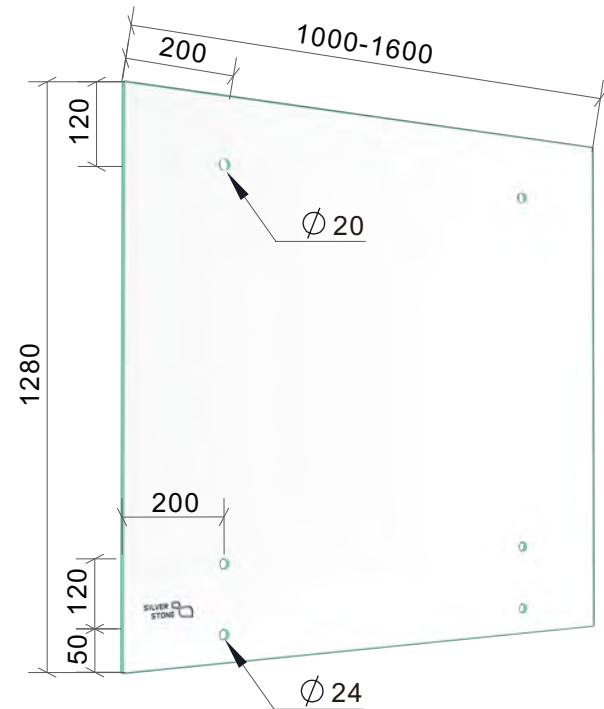

Drawing ID
FHS1280H (500-950)

Drawing ID
FHS1280H (1000-1600)

MATERIAL:

12mm Frosted Heat Soaked Glass

CATALOGUE AND DESCRIPTION:

- > Glass Products
- > Balustrade Glass
- > FHS1280H Series

NOTES:

This drawing and or specification is the property of Silver Stone Hardware Pty Ltd - and must be returned to them on request. Unauthorised use may result in Legal Action. Its contents must not be made public, nor copied, nor used directly or indirectly in any way.